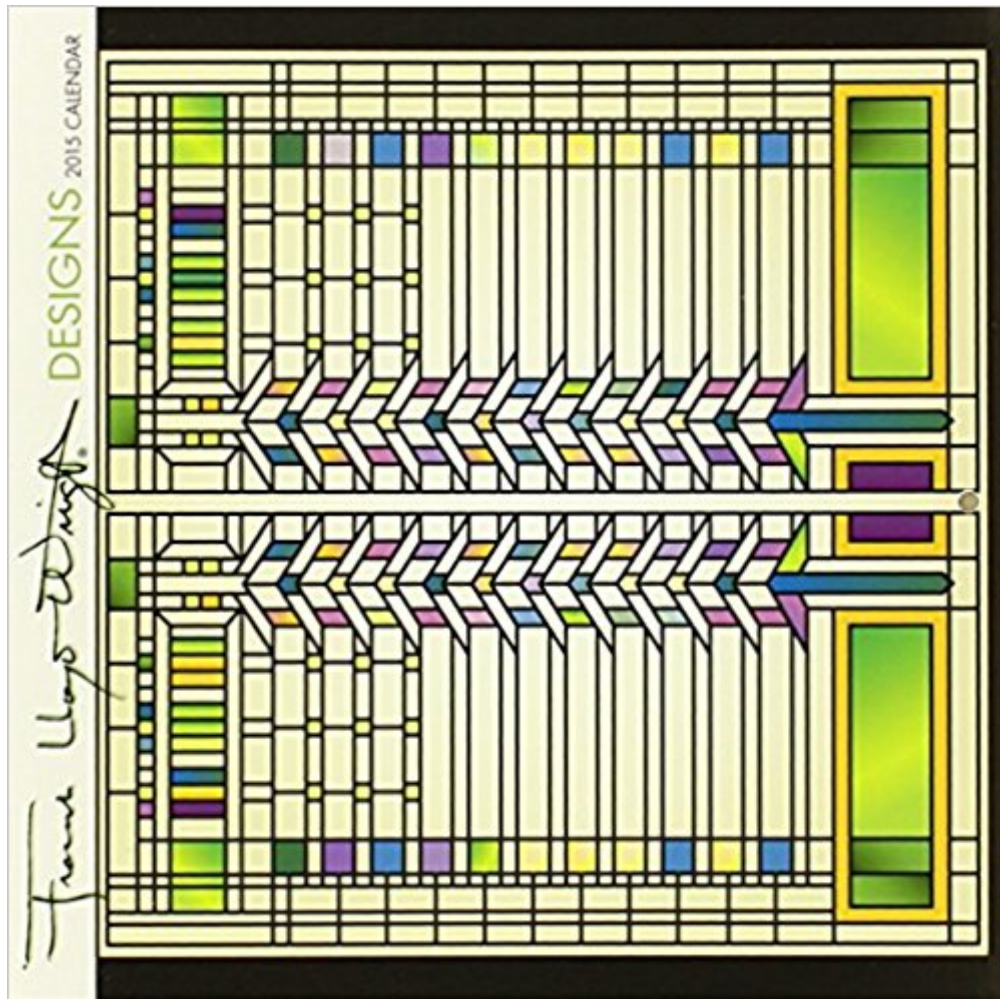

The book was found

Frank Lloyd Wright Designs 2015 Calendar

Synopsis

This miniature 2015 twelve-month calendar from Pomegranate features amazing geometric designs by Frank Lloyd Wright. While known best for his architecture, these images highlight details and ornamentation. Images include Art Glass, textile and rug designs featured in various homes and gardens created by Wright. Pomegranate calendars are printed with soy-based inks on FSC certified paper.